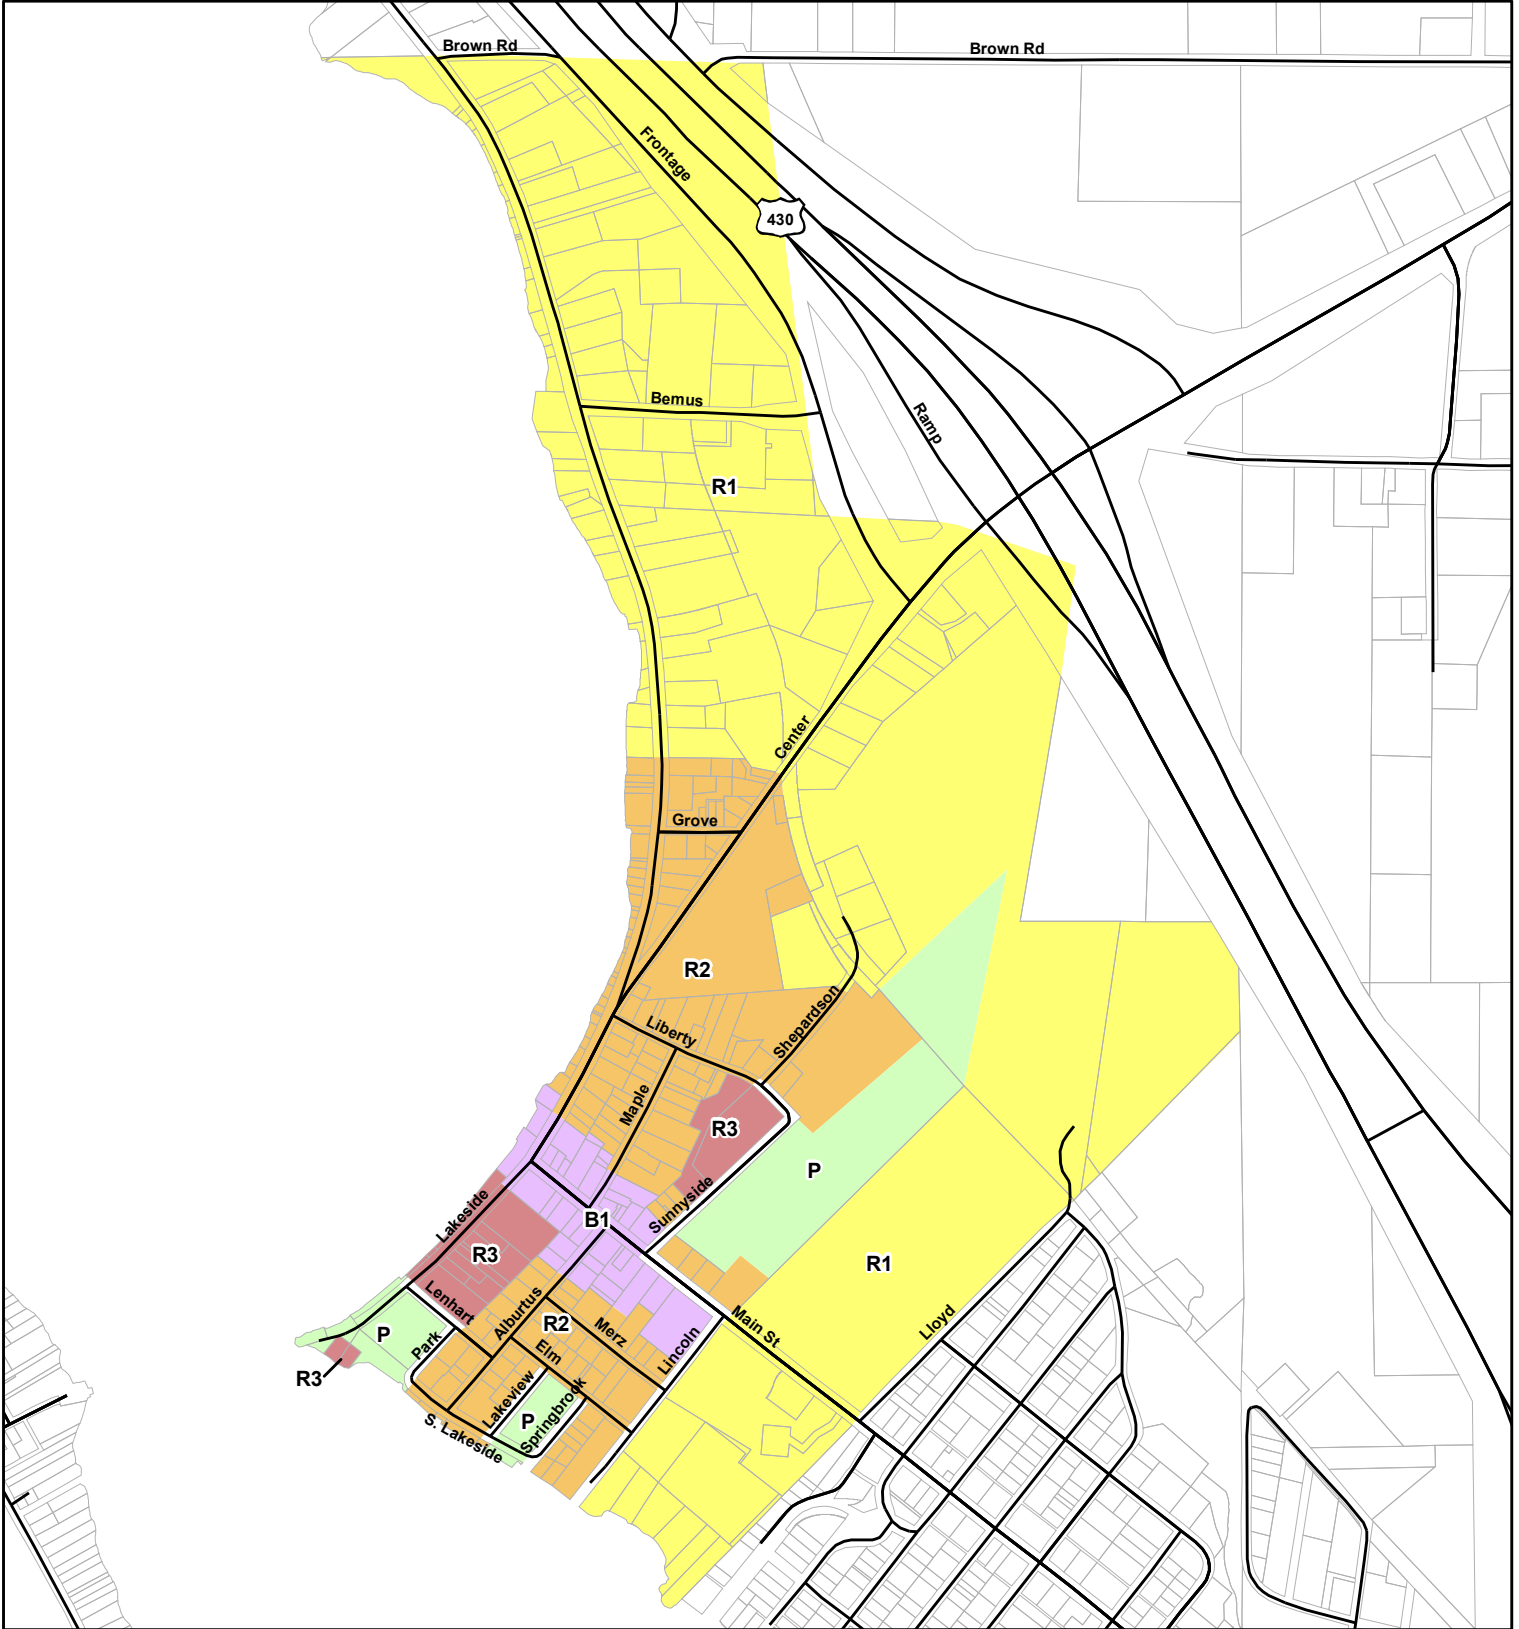

Village of Bemus Point Zoning Map

Zoning

- R1-Low Density Single Family
- R2-Medium Density Single Family/Duplex
- R3-Medium Density Town House/Apartments
- B1-Retail Business
- P-Parks/Recreation/Conservation